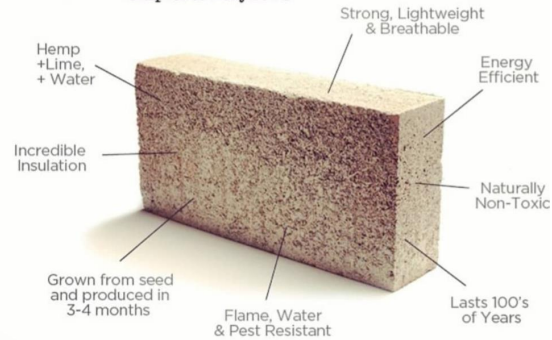

HAMPFÉLAGIÐ

HEMPCRETE
DESIGNED TO BUILD, NOT TO SMOKE.
hempforvictory.co.nz

HAMPUR FYRIR
FRAMTÍÐINA

CARBON NEGATIVE BUILDING MATERIAL.

HEMPCRETE